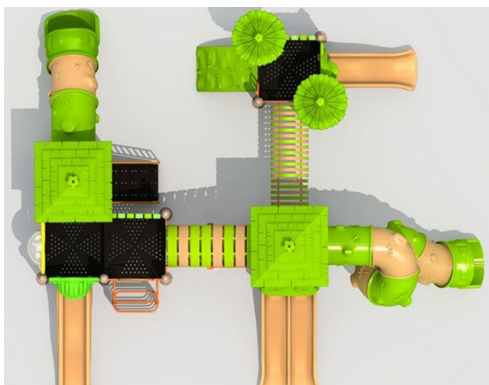

Straw House Series

LE.DC.015

Front

Back

Top

Materials

1. **Plastic parts:** LLDPE, Roto-moulded;
2. **Metal Parts :** Galvanized steel pipe:
Color powder coated.
3. **Platform/Stepped-ladder:** Steel sheet,
Color powder coated or pvc coated.

Modules

Posts, platform, handrail, ladders, roofs
plastic panels, slides, gate, climbing board

Unit Size(mm)

7480*8385*5190(L*W*H)

Safety Area(mm)

10480*11385(L*W)

Installation (3 person):1day

Falling Height(mm):2600