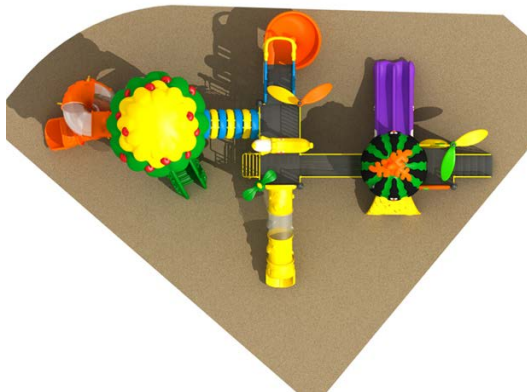

Fruit Series

LE.SG.033

Front

Back

Top

Materials

1. **Plastic parts:** LLDPE, Roto-moulded;
2. **Metal Parts :** Galvanized steel pipe:
Color powder coated.
3. **Platform/Stepped-ladder:** Steel sheet,
Color powder coated or pvc coated.

Modules

Posts, platform, handrail, ladders, roofs
plastic panels, slides, gate, climbing board

Unit Size(mm)

13570*7500*6700 (L*W*H)

Safety Area(mm)

16570*10500 (L*W)

Installation (3 person):1days

Falling Height(mm):2400